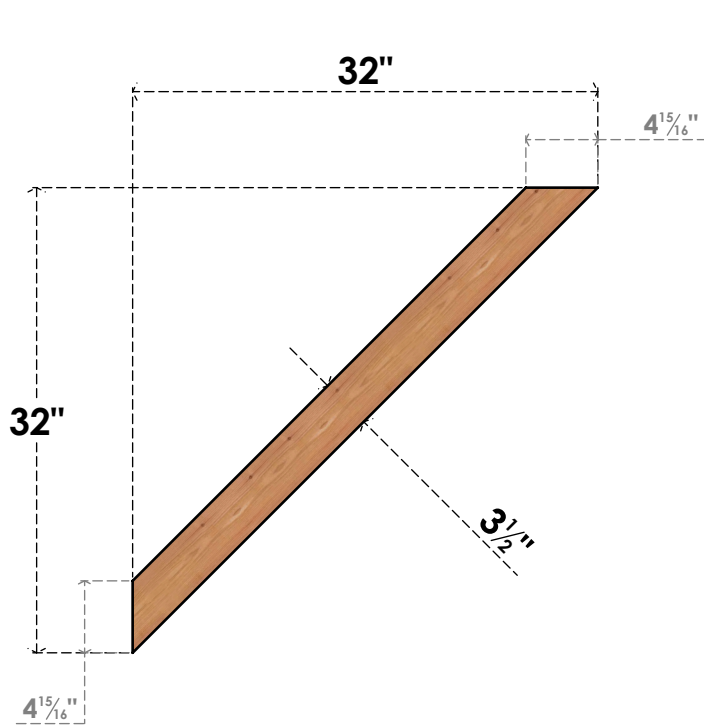

BRC04X32X32TRA00SWR

3 1/2"W X 32"D X 32"H TRADITIONAL SMOOTH BRACE, WESTERN RED CEDAR

SIDE

FRONT

EKENA MILLWORK
 2300 WEST MAIN ST.
 CLARKSVILLE, TX 75426
 TOLL FREE: 866-607-0453
 WWW.EKENAMILLWORK.COM

NOTES