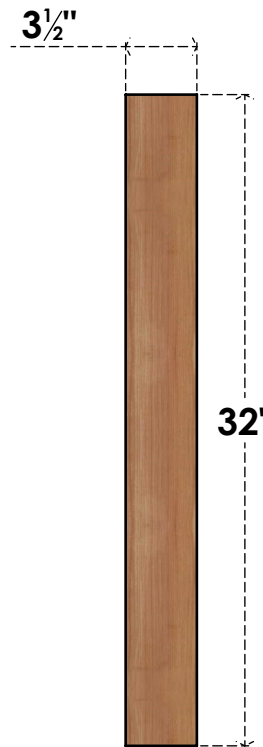

BRC04X32X32TRA00SWR

3 1/2"W X 32"D X 32"H TRADITIONAL SMOOTH BRACE, WESTERN RED CEDAR

SIDE

FRONT

EKENA MILLWORK
 2300 WEST MAIN ST.
 CLARKSVILLE, TX 75426
 TOLL FREE: 866-607-0453
 WWW.EKENAMILLWORK.COM

NOTES